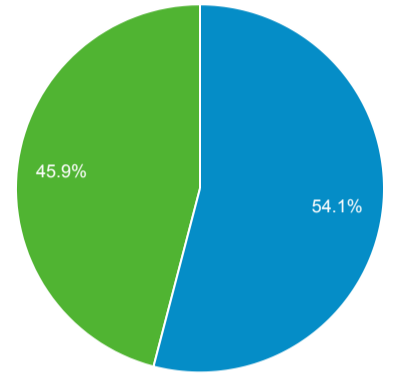

Audience Overview

Jun 28, 2018 - Dec 25, 2022

All Users
100.00% Sessions

Overview

Sessions 13,471	Users 7,280	Pageviews 105,825	Pages / Session 7.86
Avg. Session Duration 00:03:47	Bounce Rate 1.89%	% New Sessions 54.04%	

■ New Visitor ■ Returning Visitor

Language	Sessions	% Sessions
1. sl-si	5,636	41.84%
2. en-us	2,905	21.56%
3. sl	2,893	21.48%
4. it-it	905	6.72%
5. en-gb	555	4.12%
6. zh-cn	229	1.70%
7. it	71	0.53%
8. en-si	49	0.36%
9. hr-hr	32	0.24%
10. de-de	18	0.13%