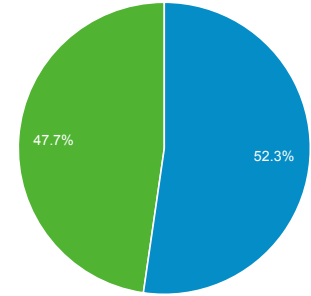

Audience Overview

Jun 28, 2018 - Dec 21, 2020

All Users
100.00% Sessions

Overview

■ New Visitor ■ Returning Visitor

Language	Sessions	% Sessions
1. sl-si	3,680	45.09%
2. sl	1,777	21.77%
3. en-us	1,705	20.89%
4. it-it	515	6.31%
5. en-gb	230	2.82%
6. zh-cn	78	0.96%
7. it	31	0.38%
8. en-si	23	0.28%
9. hr-hr	16	0.20%
10. pt-br	16	0.20%