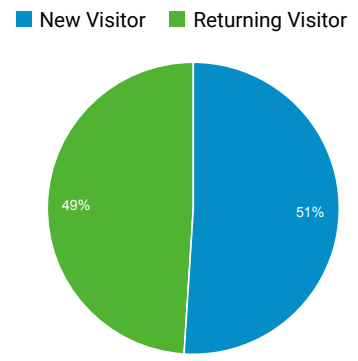

### Audience Overview

**All Users**  
100.00% Sessions

Jun 28, 2018 - Sep 6, 2020

**Overview**

<b>Sessions</b> 6,750	<b>Users</b> 3,441	<b>Pageviews</b> 55,583
<b>Pages / Session</b> 8.23	<b>Avg. Session Duration</b> 00:04:22	<b>Bounce Rate</b> 1.48%
<b>% New Sessions</b> 50.98%		