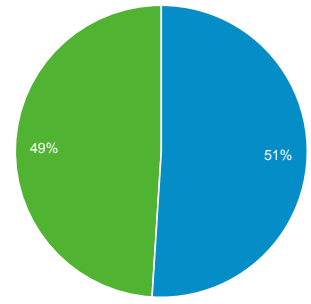

Audience Overview

All Users
100.00% Sessions

Jun 28, 2018 - Feb 5, 2020

Overview

Sessions
3,923

Users
1,999

Pageviews
41,009

Pages / Session
10.45

Avg. Session Duration
00:05:36

Bounce Rate
1.81%

% New Sessions
50.96%

■ New Visitor ■ Returning Visitor

Language	Sessions	% Sessions
1. sl-si	1,667	42.49%
2. sl	989	25.21%
3. en-us	752	19.17%
4. it-it	296	7.55%
5. en-gb	86	2.19%
6. zh-cn	29	0.74%
7. pt-br	15	0.38%
8. en-si	10	0.25%
9. pt-pt	10	0.25%
10. it	9	0.23%