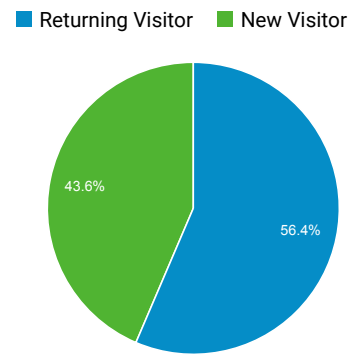

Audience Overview

All Users
100.00% Sessions

Jun 29, 2018 - Jul 17, 2019

Overview

| | | |
|--|---|------------------------------------|
| Sessions 1,602 | Users 697 | Pageviews 21,444 |
| Pages / Session 13.39 | Avg. Session Duration 00:06:52 | Bounce Rate 2.93% |
| % New Sessions 43.51% | | |